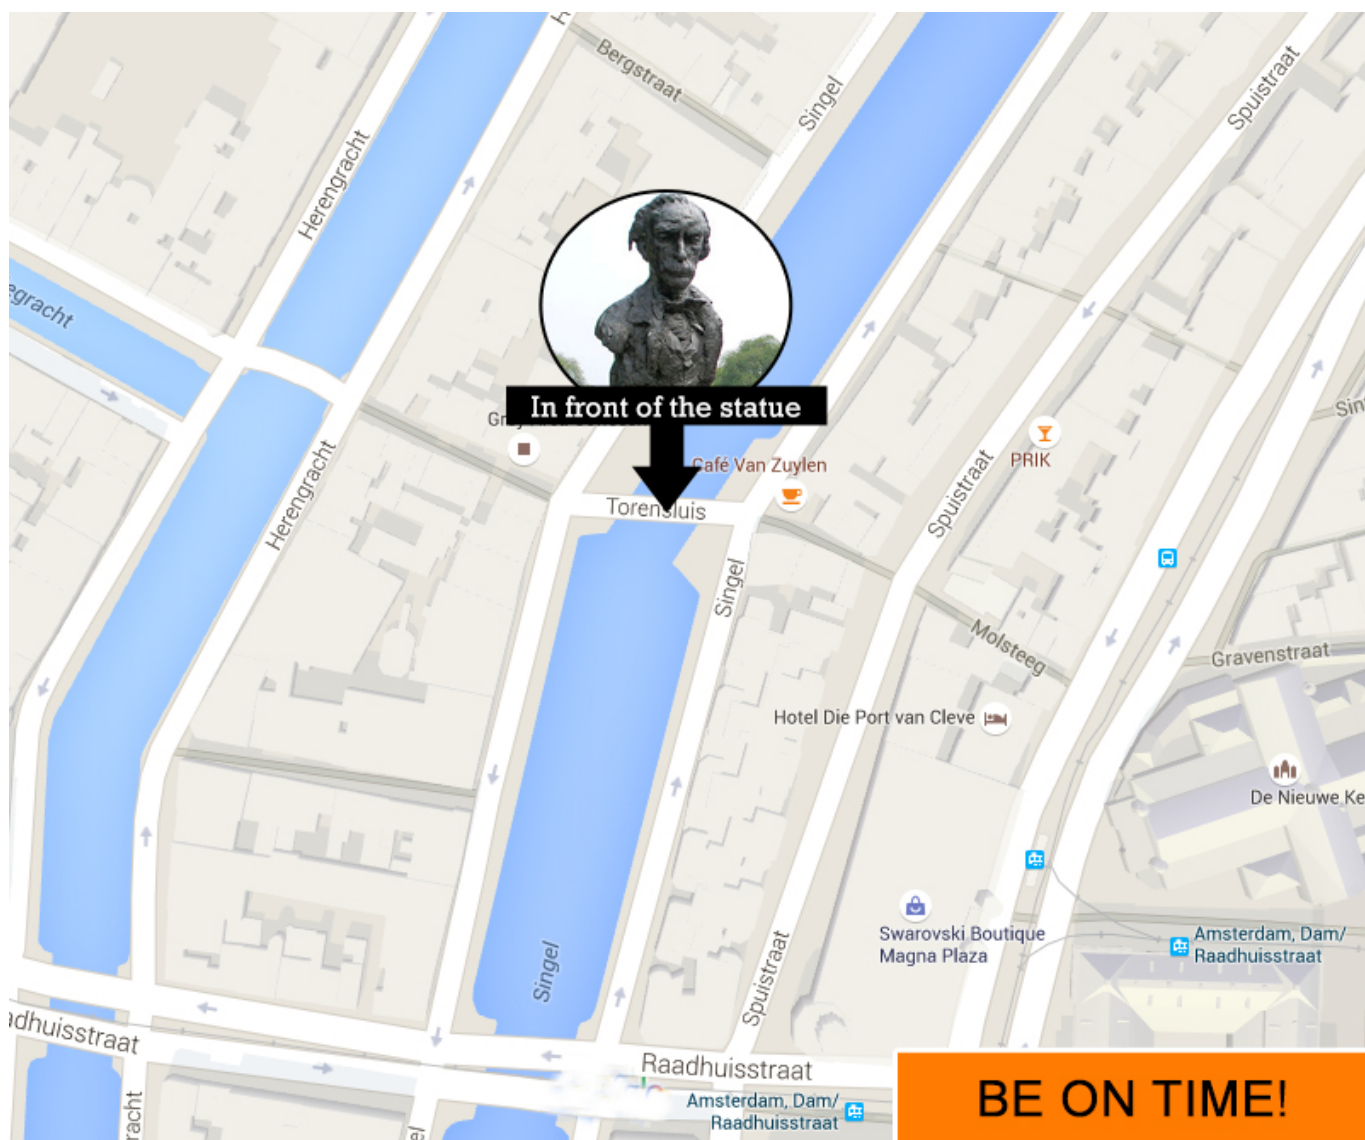

Borrelboot Amsterdam - Route

BE ON TIME!

Address start location Damcruise

Singel 180 (NOT OUR ADDRESS)

The skipper will pick you up at the statue on the Torensluis bridge.

DAMCRUISE
DAMGOOD!

Questions?

+31 (0)6 51 85 08 05