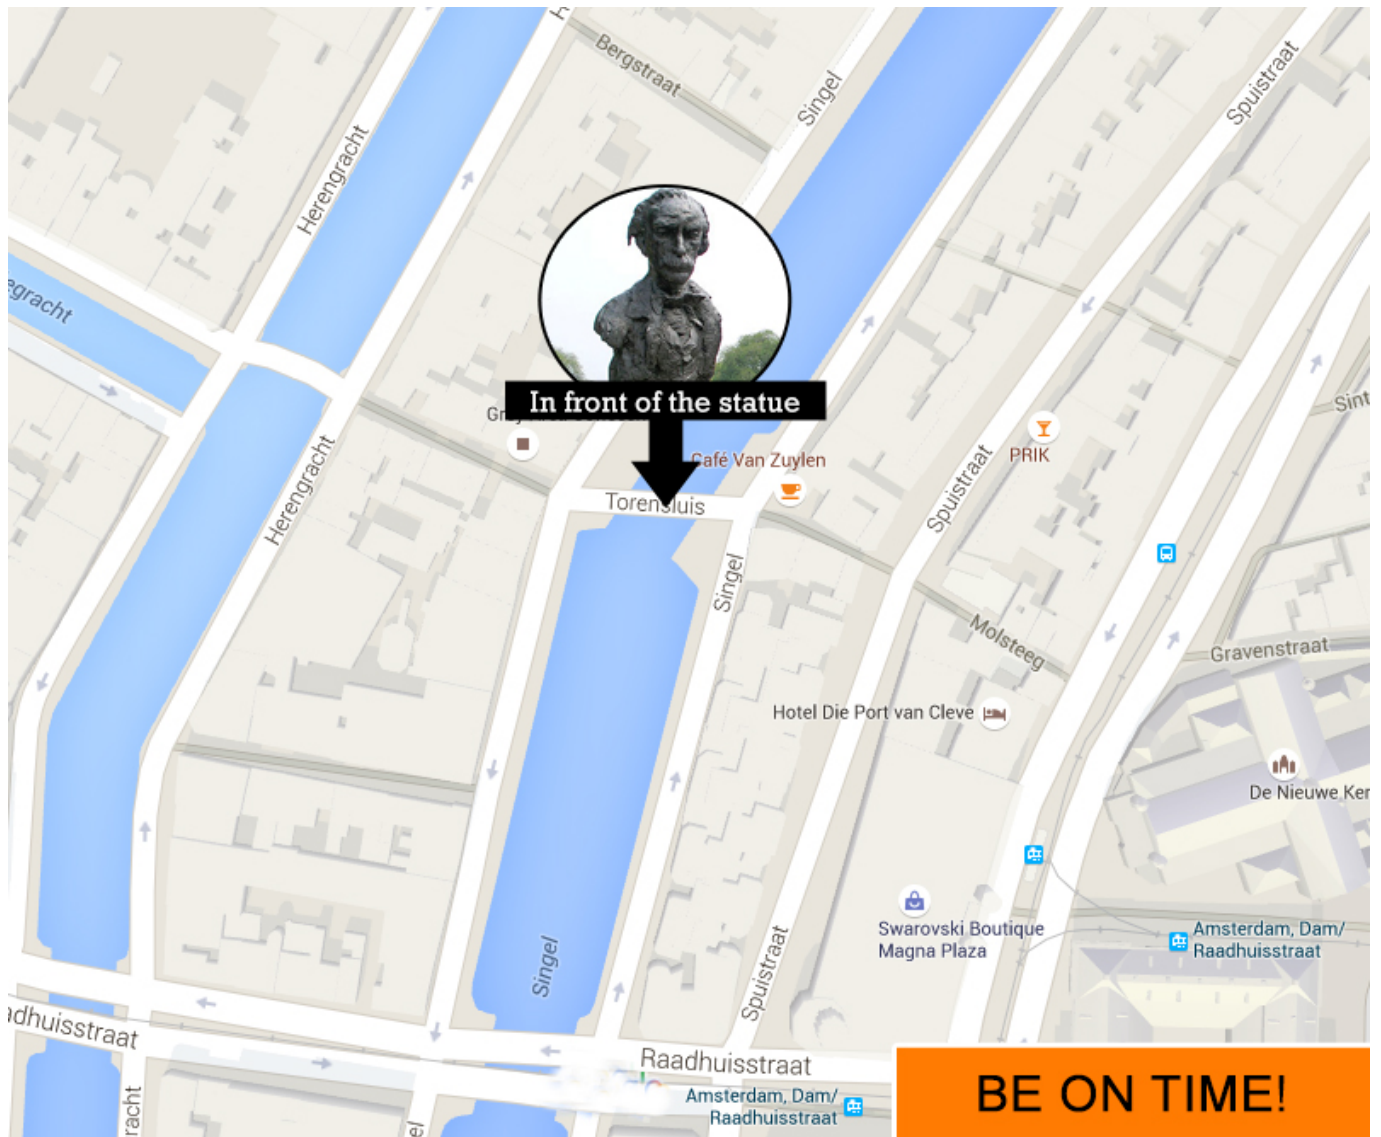

Borrelboot Amsterdam - Route

BE ON TIME!

Address start location Damcruise

Singel 180 (NOT OUR ADDRESS)

The skipper will pick you up at the statue on the Torensluis bridge.

DAMCRUISE
DAMGOOD!

Questions?

+31 (0)6 51 85 08 05