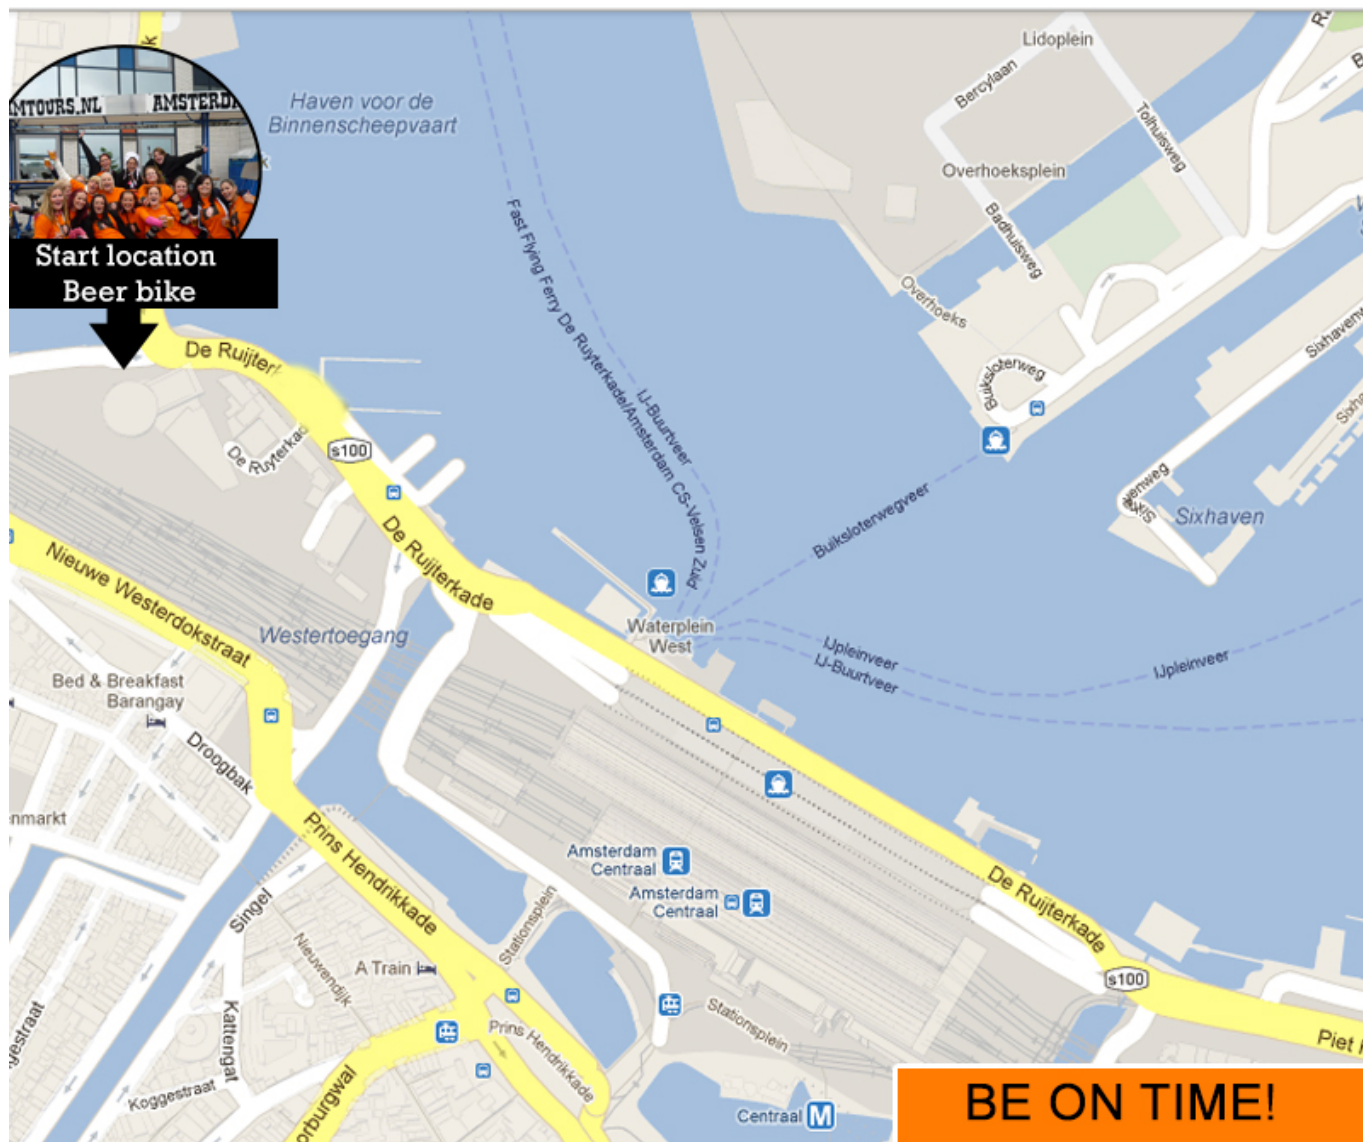

Elektrische Prosecco Fiets - Route

Address start location Beer Bike

De Ruijterkade 4
1013 AA Amsterdam

BE ON TIME!

DAMTOURS
DAMGOOD!

Questions?

Call us: +31(0)651 850 805